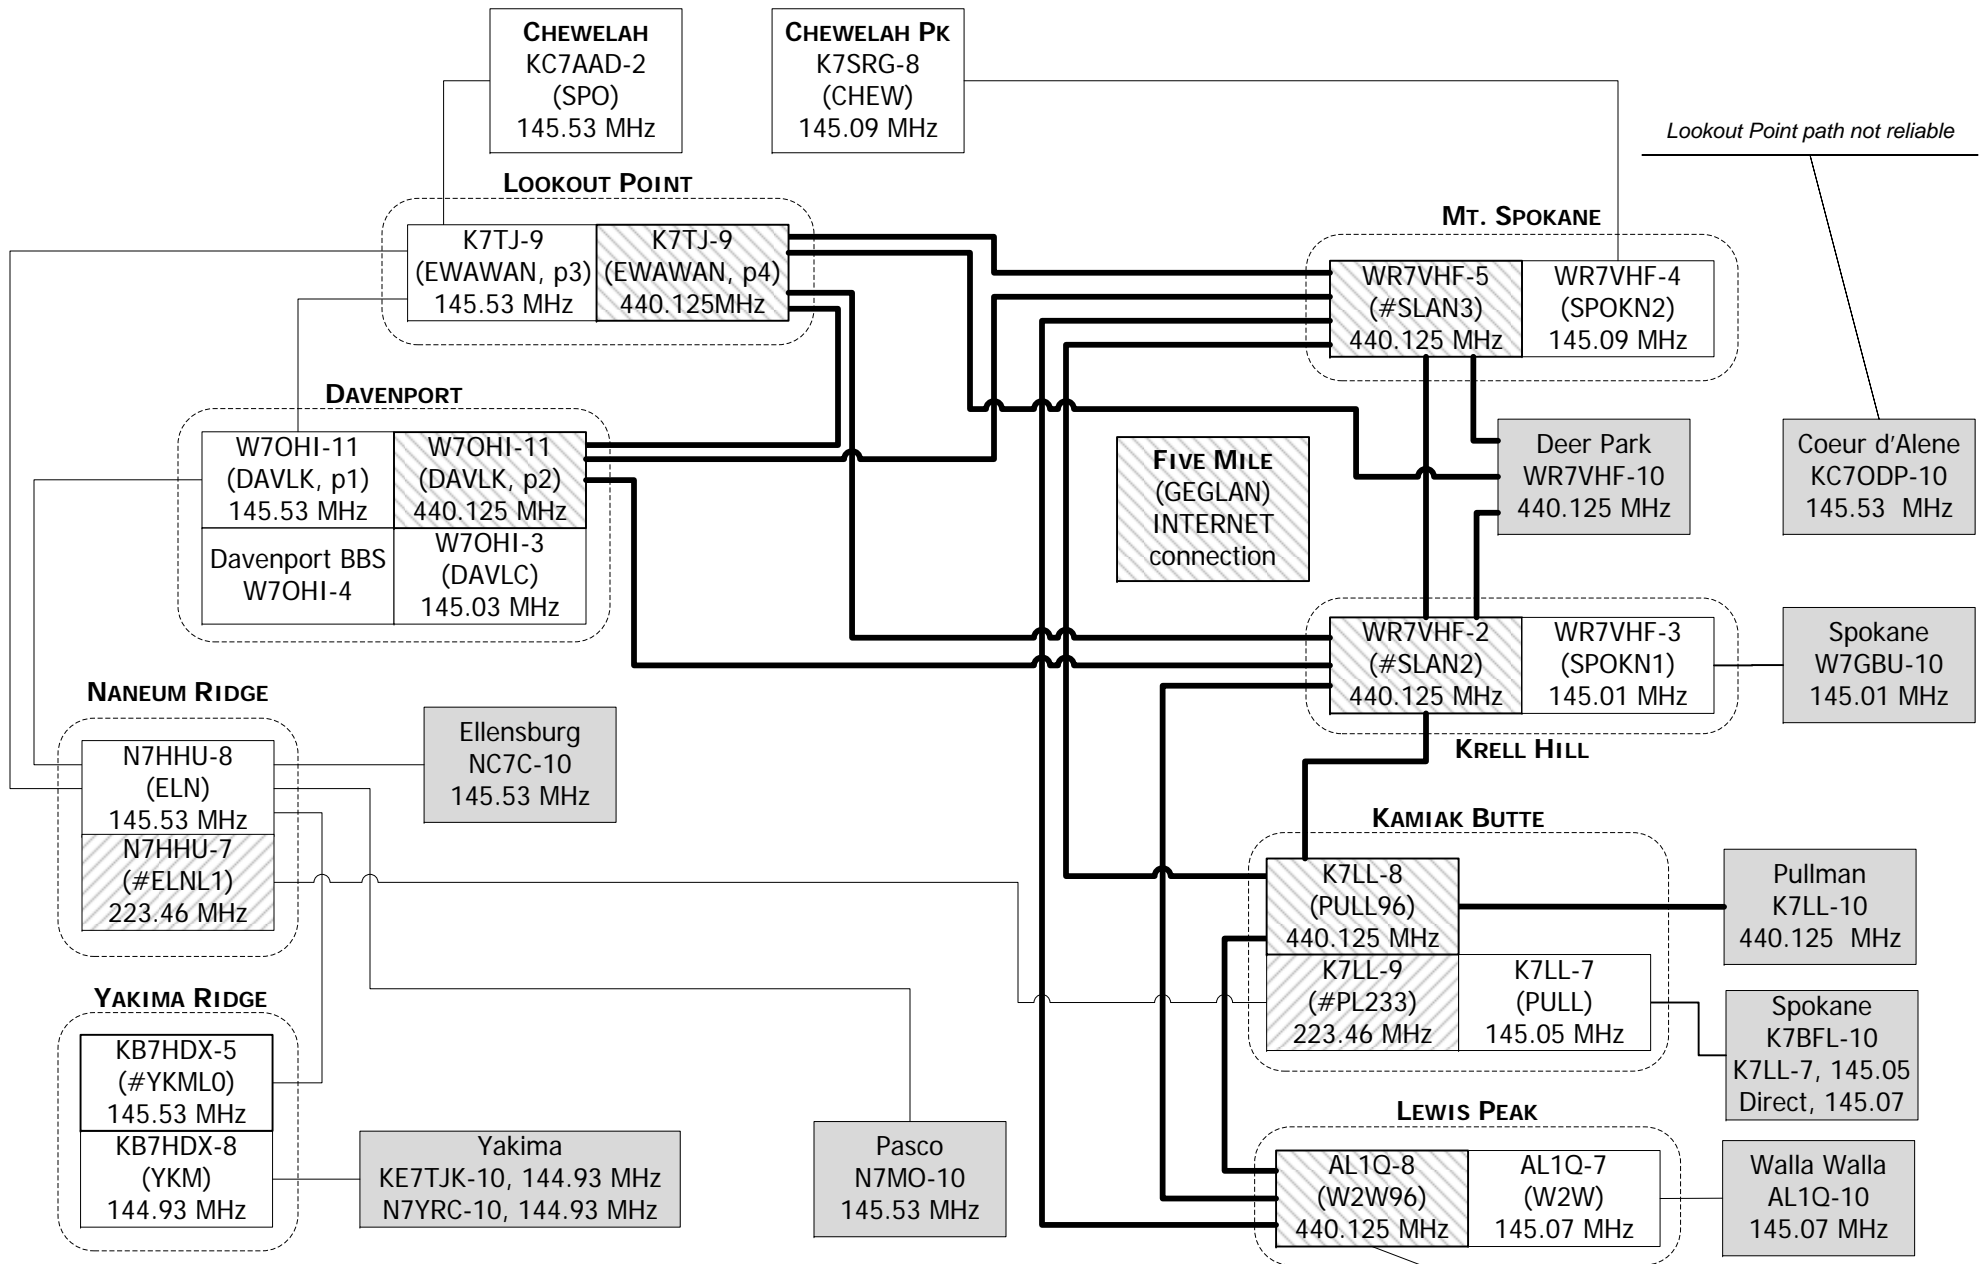

# Eastern Washington/Northern Idaho Packet Nodes & Winlink Gateways (partial)

As of 3 January 2015. Produced by K7BFL and AL1Q. For nodes, gateways, and INTERNET, see [www.spokares.org](http://www.spokares.org) and [www.ewarg.org](http://www.ewarg.org)

Lookout Point path not reliable

**Joined nodes are cross-linked. Frequencies are shown by node.**

**Packet backbone frequencies:**  
440.125 MHz; 223.460 MHz; 145.530 MHz

AL1Q-8 not reliable. Troubleshooting will resume in May 2015