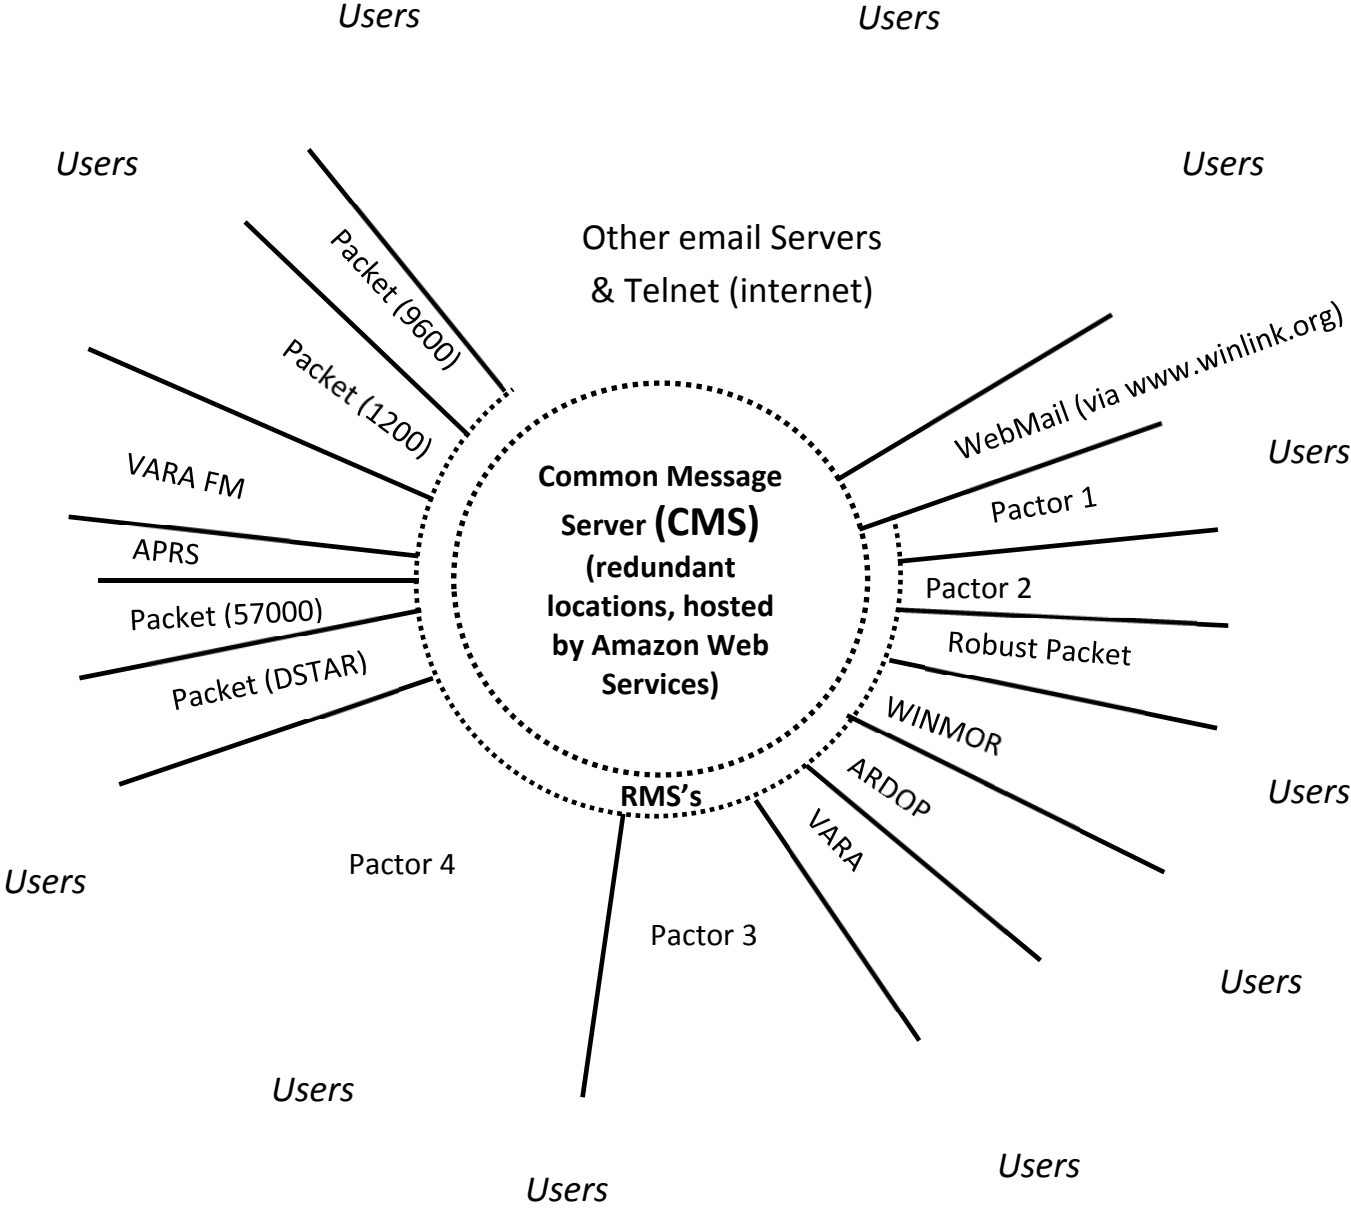

Winlink 2000 Overview
by Don Felgenhauer (K7BFL)
revised March 26, 2019

Note: RMS (Radio Message Server) is a Radio/Internet (email) Gateway